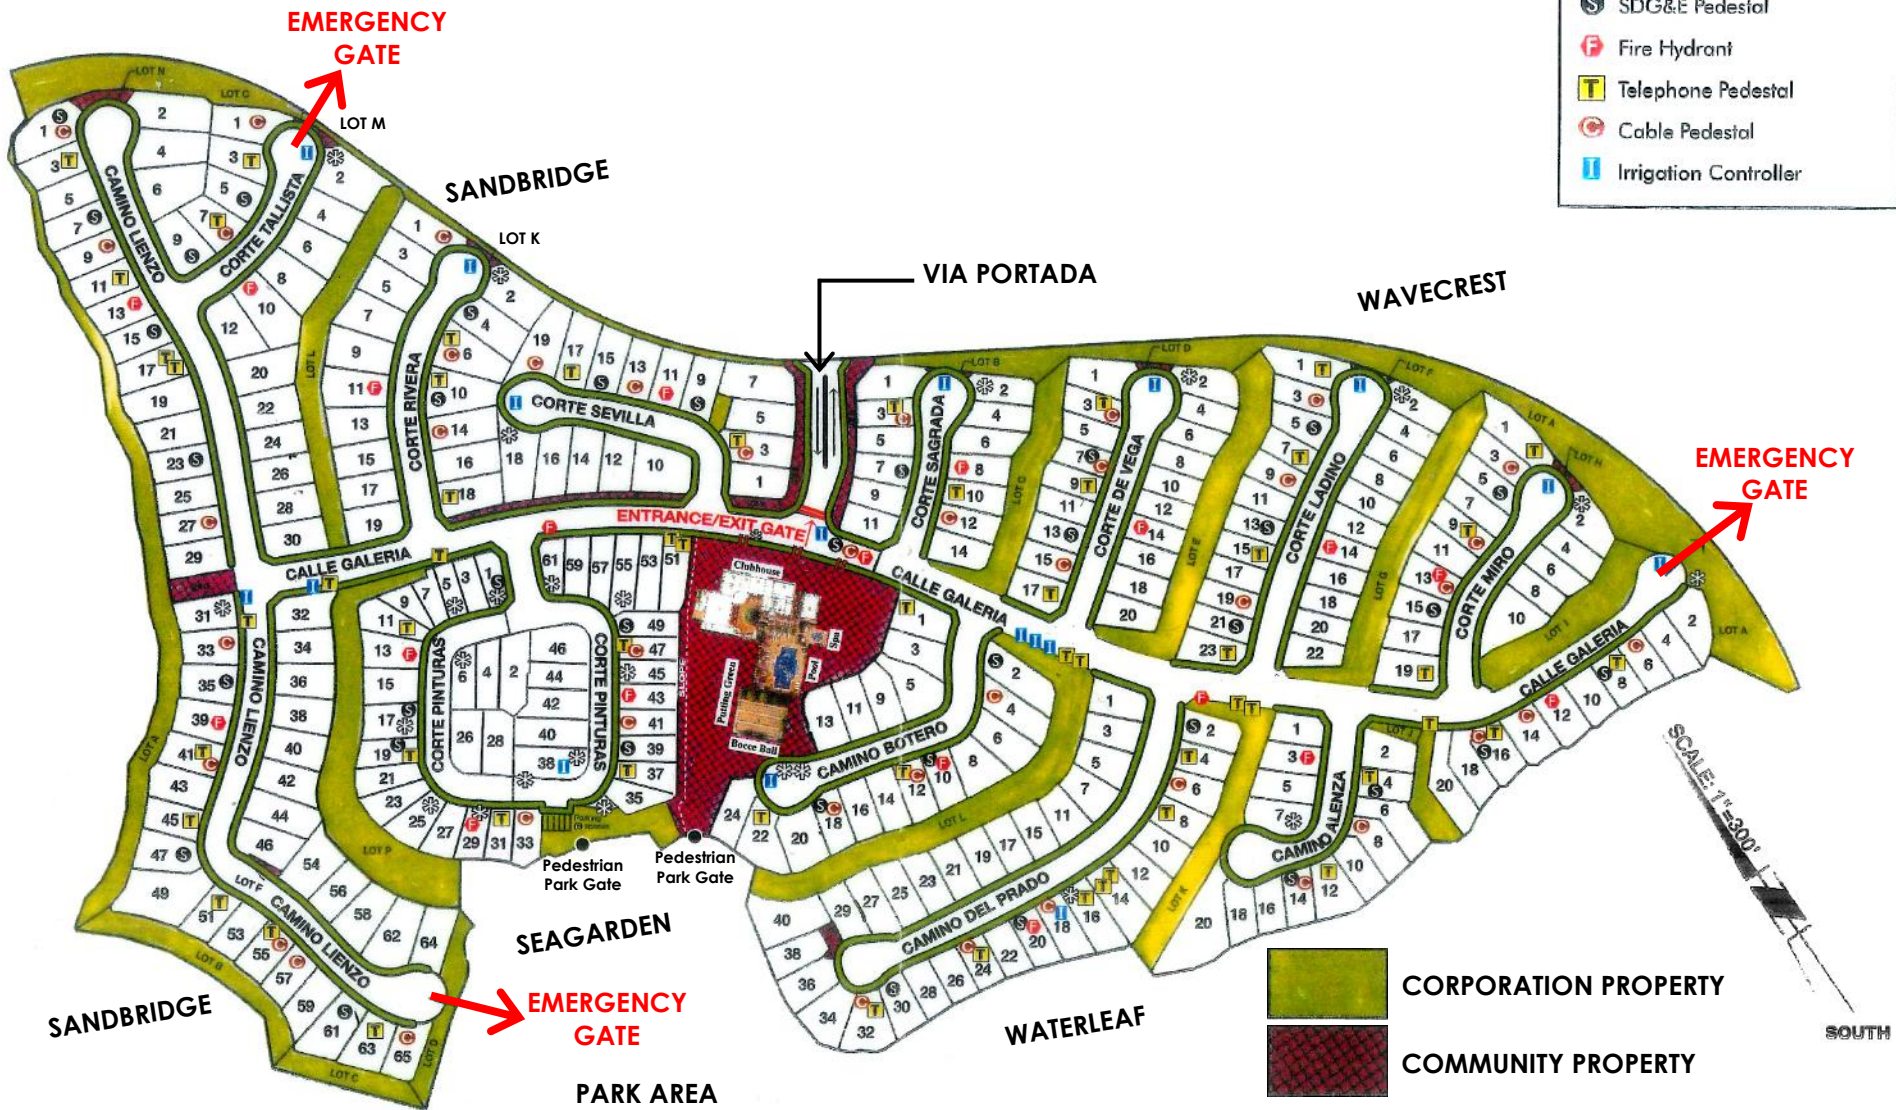

TALEGA GALLERY COMMUNITY ASSOCIATION

Utility Legend

-  Backflow Prevention Devices
-  SDG&E Pedestal
-  Fire Hydrant
-  Telephone Pedestal
-  Cable Pedestal
-  Irrigation Controller

Note: TMC maintains slopes, streets, street lights & mailboxes.